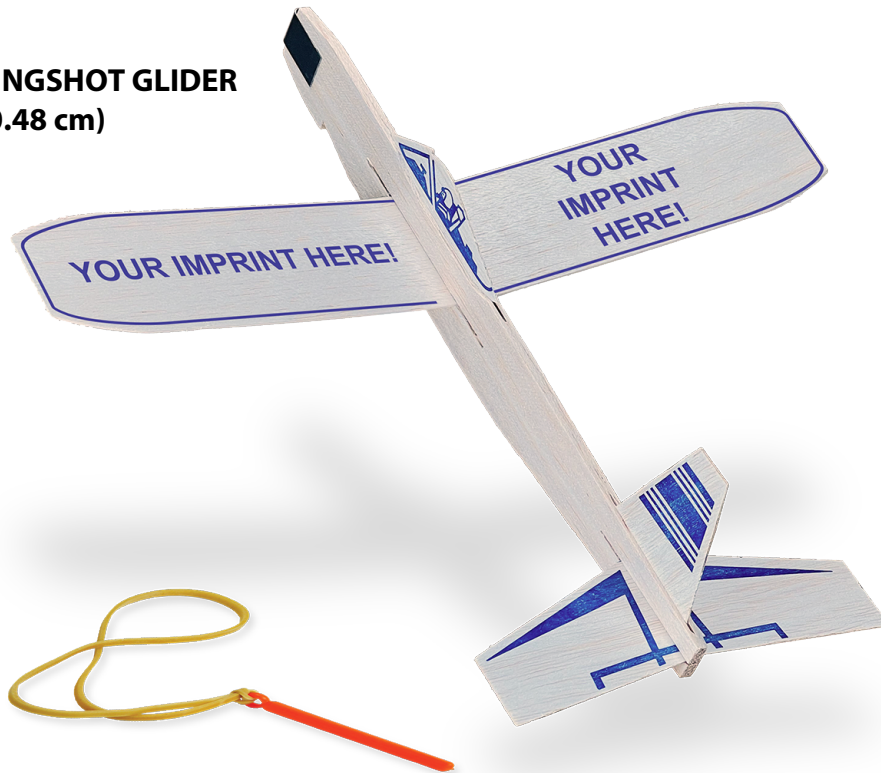

# GuillowGliders

## 37-1 Balsa Wood Slingshot Glider 12" wing span (30.48 cm)

**NEW! The slingshot glider launches high into the sky with the help of the launcher. Individually packaged in a sealed poly bag.**

- Used as giveaways at sales meetings, trade shows or company picnics.
- Complete with a durable propeller and elastic motor.
- Easy to assemble and flies great!
- The **standard color** is PMS 300 Blue (substitutions avail. for add't charge)
  - Stock colors: Black | PMS 200 - Red | PMS 334 - Green | PMS 2567 - Purple | or PMS Exact.
- The tails are preprinted in PMS 300 Blue.
- The imprint area is 1¾" x 11½" (1¾" x 5¼" each side on the top of the wing).
- \*Production time 10 business days from proof approval.