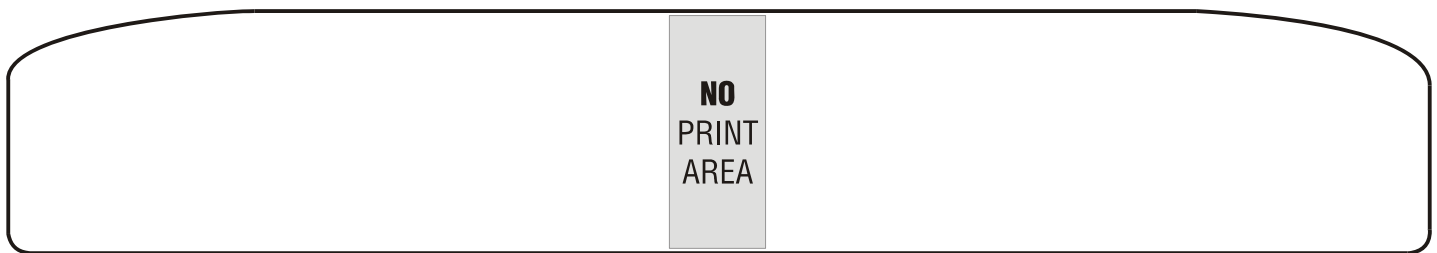

Guillow Gliders

SELF PROMOTION

It is plane to see that you will discover new heights with this self-promotion!

7/20

You will receive:

- → **500** #25-1 balsa wood gliders imprinted with black ink (imprint area: 1¼" x 7")
- → Your logo (camera ready artwork required) and three lines of copy – artwork@guillow.com
- → Price includes one set up cost and one plate cost
- → Shipped to one location – Continental US only
- → Terms: Net 30 days (subject to credit approval)
- → Production Time: 7 - 10 working days

WING LAYOUT

☐ **Yes, please send me my GUILLOW'S Self-Promotion Package for only $550.00_(A)**

Company Name: _____ ASI# _____

Contact: _____ PO# _____

Phone Number: _____ Fax Number: _____

Email Address: _____

Bill To/Ship To:

_____
_____
_____

Signature: _____